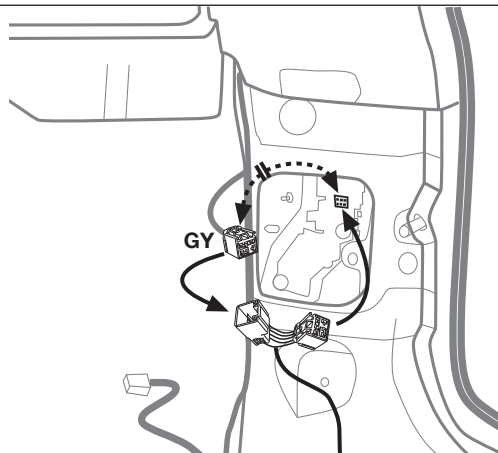

90260025

15

V50 06/07 →