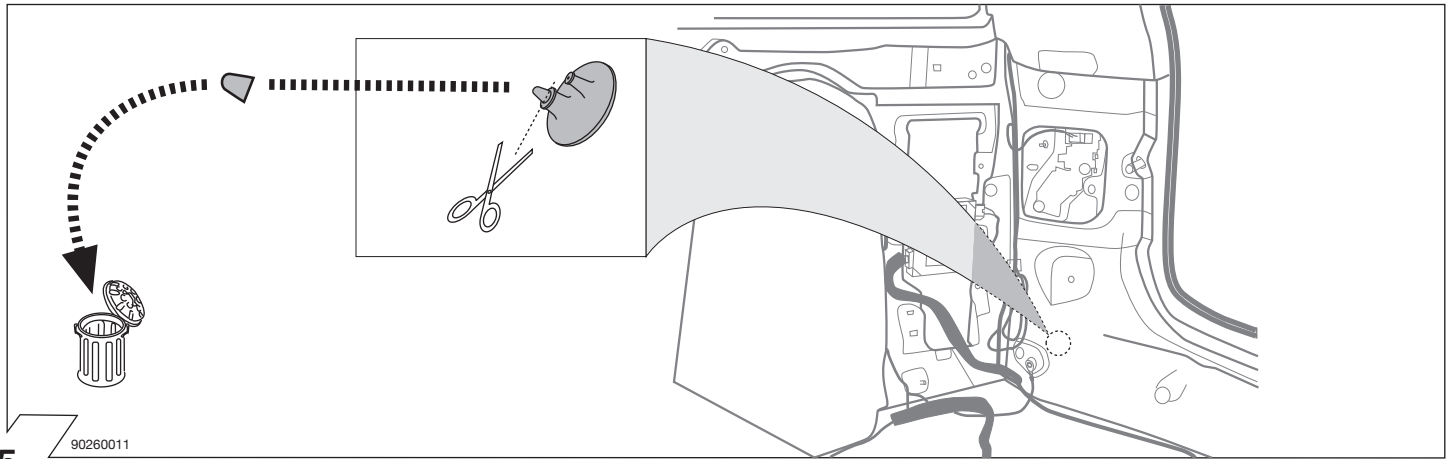

V50

90260023

2

V50

90260010

3

S40

90260024

4

90260011

5

90260012

6