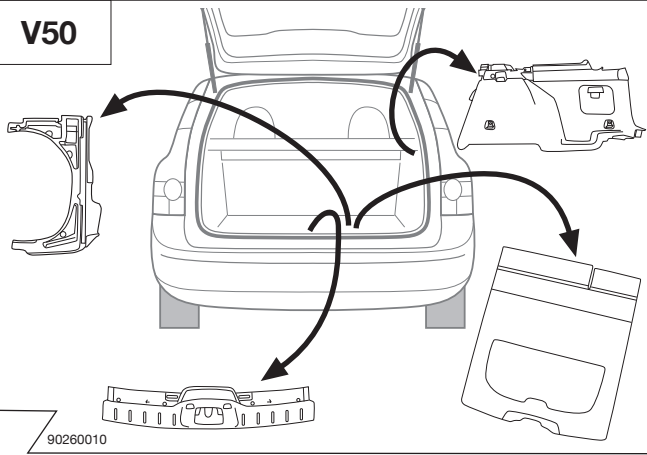

90260023

2

V50