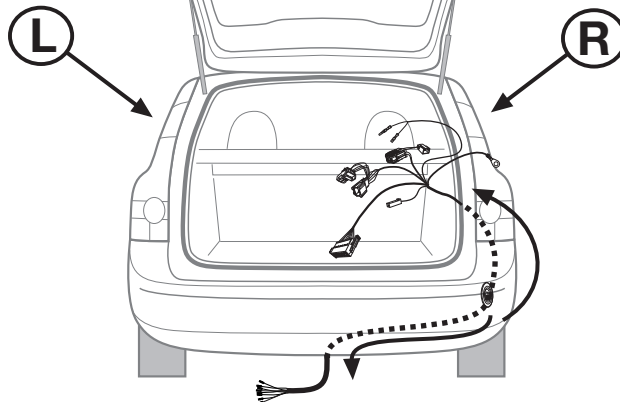

V50

90260023

2

V50

90260010

3

S40

90260024

4

90260011

5

90260012

6