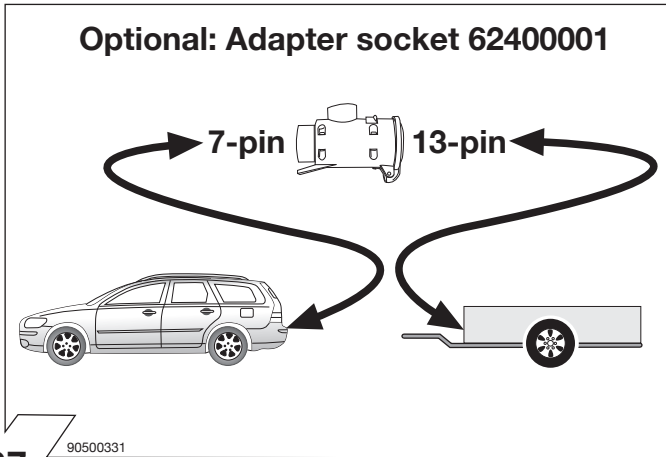

Optional: Adapter socket 62400001

7-pin 13-pin

90500331

27