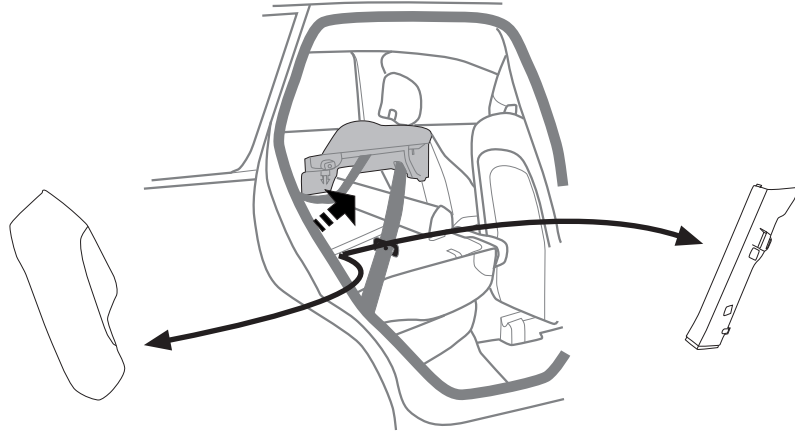

V50

90260023

2

V50

90260010

3

S40

90260024

4

90260011

5

90260012

6