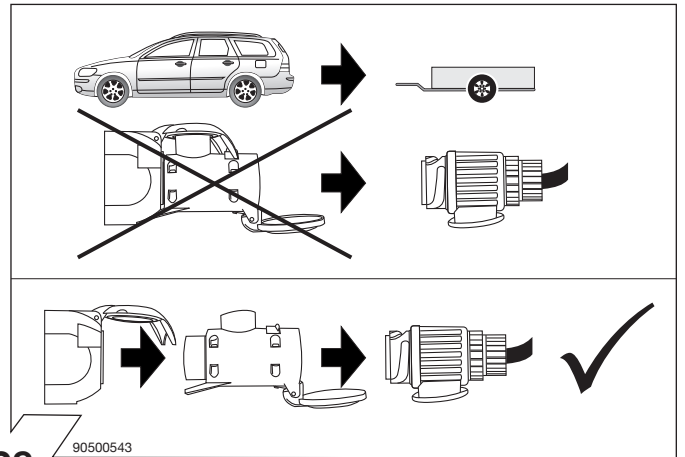

7-pin 13-pin

90500331

27

90500543

28

Vehicles with park assist system (PDC)

The following message appears in the audio display when reverse gear is engaged in vehicles with PDC:

«PDC active. Deactivate with EXIT»