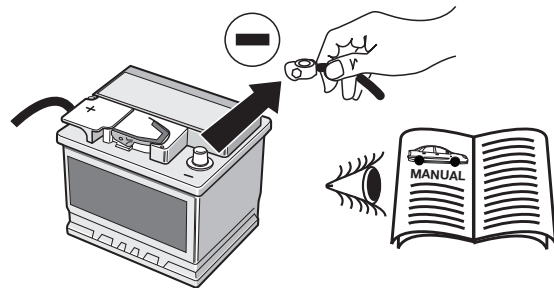

SYMBOL EXPLANATION

	left (58-L) respectively right (58-R) tail light		cigarette lighter / accessory socket
	stop light (54) / high mounted, third stop light (54)		loudspeaker / buzzer
	turn signal indicator left		Park Distance Control
	turn signal indicator right		switch / source of function
	rear fog light(s)		Connect together
	reversing light(s)		Disconnect
	Permanent power supply / 13pin socket, chamber 9		Look at / See further information
	charging wire for trailer fridge / 13pin socket, chamber 10		Look carefully at selected area
	trailer / trailer recognition		Present / Occupied / OK
	Permanent current power supply		Not present / Not occupied / Not OK
	Ground or Earth (31)		left
	ground connection battery terminal lug		right
	positive connection battery terminal lug		acoustic indication
	fuse / fuse capacity 20 Ampère		attention / important advice

90500760

IMPORTANT!

In order to avoid mal-functions and damage to the vehicle's electrical system the earth terminal **must** be disconnected from the vehicle's battery **before starting work!**

Both the trailer module and the vehicle's control unit for the electrical system can be damaged during work on the CAN data bus connections if the battery is not disconnected!

Please pay attention to the manufacturer's instructions when disconnecting and reconnecting the vehicle's battery!

90010216