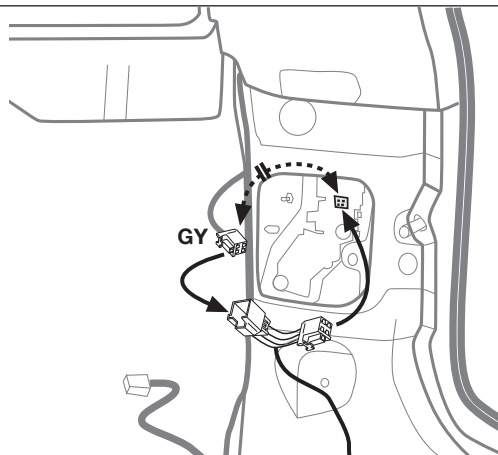

14

V50 + S40 → 05/07

S40 06/07 →