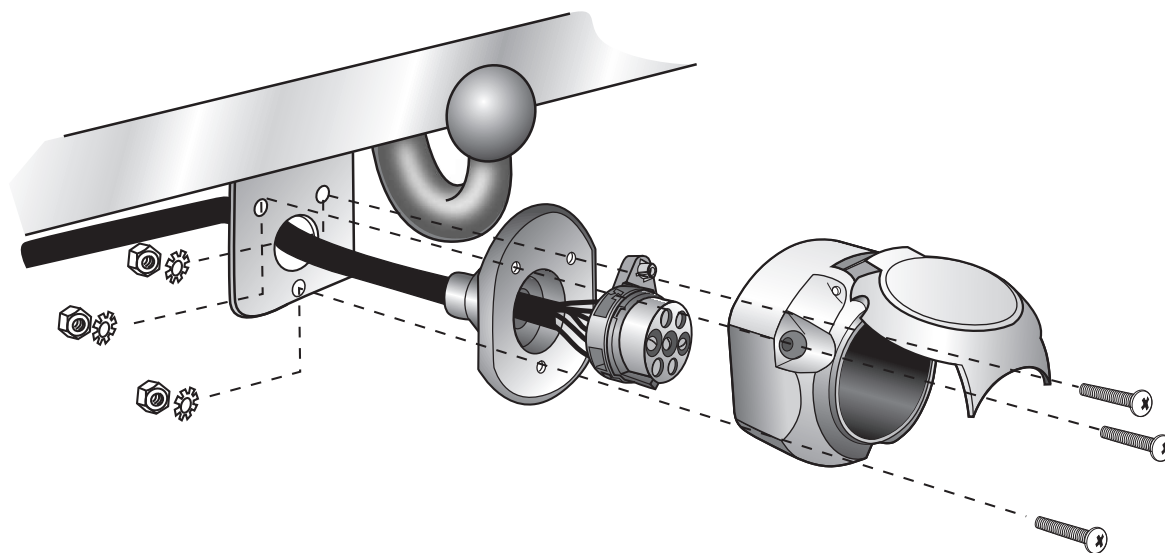

Part No. 19260511RC VOLVO

V50 04/04 → 06/10
V50 07/10 →

S40 03/04 → 06/10
S40 07/10 →

Electric wiring kit for towbars / 7-pin / 12N / 12 Volt / ISO 1724 Fitting instructions

IMPORTANT!

Installation of the towing electrics kit must be undertaken by a specialist workshop or an appropriately qualified person. Before starting work, you must read the installation instructions through completely. After installing the towing electrics kit, the installation instructions should be kept with the vehicle service documentation.