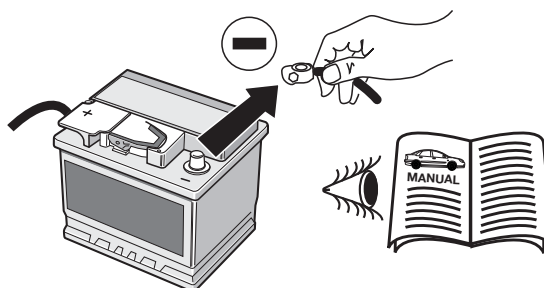

SYMBOL EXPLANATION

	left (58-L) respectively right (58-R) tail light		cigarette lighter / accessory socket
	stop light (54) / high mounted, third stop light (54)		loudspeaker / buzzer
	turn signal indicator left		Park Distance Control
	turn signal indicator right		switch / source of function
	rear fog light(s)		Connect together
	reversing light(s)		Disconnect
	Permanent power supply / 13pin socket, chamber 9		Look at / See further information
	charging wire for trailer fridge / 13pin socket, chamber 10		Look carefully at selected area
	trailer / trailer recognition		Present / Occupied / OK
	Permanent current power supply		Not present / Not occupied / Not OK
	Ground or Earth (31)		left
	ground connection battery terminal lug		right
	positive connection battery terminal lug		acoustic indication
	fuse / fuse capacity 20 Ampère		attention / important advice

90500760

IMPORTANT!

In order to avoid mal-functions and damage to the vehicle's electrical system the earth terminal **must** be disconnected from the vehicle's battery **before starting work!**

Both the trailer module and the vehicle's control unit for the electrical system can be damaged during work on the data bus connections if the battery is not disconnected!

Please pay attention to the manufacturer's instructions when disconnecting and reconnecting the vehicle's battery!

90010216

1